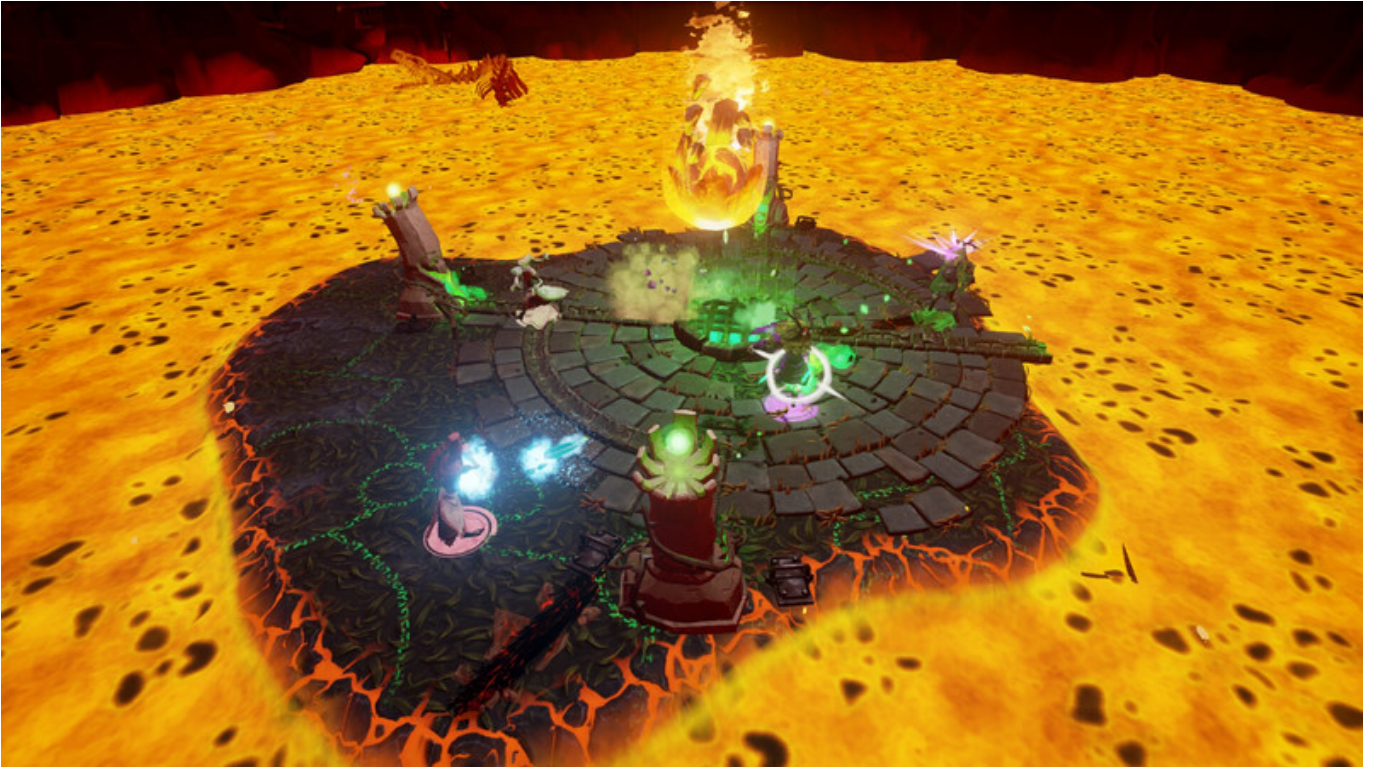

Arguably the most useful of first generation diesel multiple units (DMUs), the Class 121 'Bubble Car' comes to Train Simulator in distinctive BR Blue livery.

The unusual single-car units were manufactured by Pressed Steel Company from 1960 onwards and introduced by British Rail for use mainly on the Western Region and around London on suburban and branch line duties. Their distinctive exhaust pipes designed to fit around a large four-digit headcode indicator box made these units fondly regarded by rail fans for their unpretentious appearance and old-fashioned interior and performance characteristics.

DirectX®:9.0c

Hard Drive:6 GB HD space

Sound:Direct X 9.0c compatible

Other Requirements:Broadband Internet connection

Additional:Quicktime Player is required for playing the videos

English

[TenMinions \[cheat\]](#)
[Robotpencil Presents: Character Design - Realistic Believable Download\] \[pack\]](#)
[GyroShooter Ativador download \[cheat\]](#)
[Tales of Escape - Illusion \(VR\) Free Download \[FULL\]](#)
[Iron Ladies 2048 Activation Code \[Xforce\]](#)
[Mojo: Hanako - Deluxe Edition \[key\]](#)
[Vegetable couple 2 full crack \[pack\]](#)
[Saloon VR \[Ativador\]](#)
[Queen At Arms activation code keygen](#)
[Territory Idle \[PC\]](#)